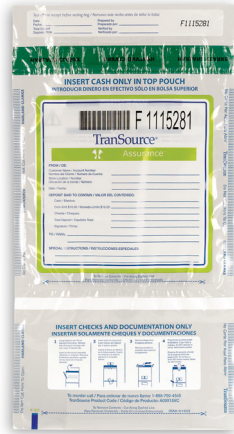

TRANSSOURCE TREASURY & RETAIL SUPPLIES

/ SECURITY BAGS FOR ANY LEVEL OF SECURITY

	TranSource Premier	TranSource Assurance	TranSource Essential
LEVEL OF PROTECTION	Maximum tamper-evident	Standard tamper-evident	Tamper-resistant
PROTECTS AGAINST	<ul style="list-style-type: none"> Entry to bag under NORMAL, HEAT and FREEZING temperature LIQUID tampering Side-seal compromise Improper closure 	<ul style="list-style-type: none"> Entry to bag under NORMAL to FREEZING temperature Side-seal compromise Improper closure 	<ul style="list-style-type: none"> Entry to bag under NORMAL temperature Side-seal compromise
CLOSURE RECOMMENDED FOR	<ul style="list-style-type: none"> Armored car pick-up Cash deposits Vault shipping bags High-risk environments 	<ul style="list-style-type: none"> Armored car pick-up Night drop deposits Standard-risk environments 	<ul style="list-style-type: none"> Drop safe bags Night drop deposits Check only deposits Low-risk environments
HEAT INDICATOR	🔒		
COLD INDICATOR		🔒	
LIQUID INDICATOR	🔒		
TEAR-OFF RECEIPT	🔒	🔒	🔒
MULTI-COLOR AND CONFIGURATION OPTIONS	🔒	🔒	🔒
SEQUENTIAL NUMBERING	🔒	🔒	🔒
IN-LINE CLOSURE	🔒	🔒	
ANTI-STATIC RELEASE LINER	🔒	🔒	🔒