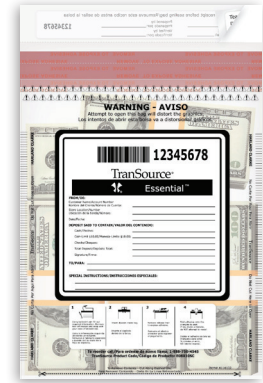

TRANSSOURCE TREASURY & RETAIL SUPPLIES

/ SECURITY BAGS FOR ANY LEVEL OF SECURITY

	TranSource Premier	TranSource Assurance	TranSource Essential
LEVEL OF PROTECTION	Maximum tamper-evident	Standard tamper-evident	Tamper-resistant
PROTECTS AGAINST	<ul style="list-style-type: none"> Entry to bag under NORMAL, HEAT and FREEZING temperature LIQUID tampering Side-seal compromise Improper closure 	<ul style="list-style-type: none"> Entry to bag under NORMAL to FREEZING temperature Side-seal compromise Improper closure 	<ul style="list-style-type: none"> Entry to bag under NORMAL temperature Side-seal compromise
CLOSURE RECOMMENDED FOR	<ul style="list-style-type: none"> Armored car pick-up Cash deposits Vault shipping bags High-risk environments 	<ul style="list-style-type: none"> Armored car pick-up Night drop deposits Standard-risk environments 	<ul style="list-style-type: none"> Drop safe bags Night drop deposits Check only deposits Low-risk environments
HEAT INDICATOR	🔒		
COLD INDICATOR		🔒	
LIQUID INDICATOR	🔒		
TEAR-OFF RECEIPT	🔒	🔒	🔒
MULTI-COLOR AND CONFIGURATION OPTIONS	🔒	🔒	🔒
SEQUENTIAL NUMBERING	🔒	🔒	🔒
IN-LINE CLOSURE	🔒	🔒	
ANTI-STATIC RELEASE LINER	🔒	🔒	🔒